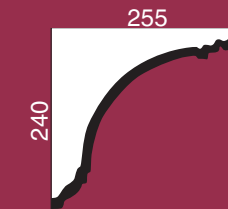

Contact Us

Tel: +612 9153 9326
Fax: +612 9534 6532
Eml: sales@baileyinteriors.com.au
Web: www.baileyinteriors.com.au

Plaster Innovations

French Classic Collection

Manhattan Collection

Characterised by distinctive ornamentation with especially sharp undercut profiles, these plaster castings are produced from silicone rubber moulds. The result – a collection that is very much a class above and a point of high distinction.