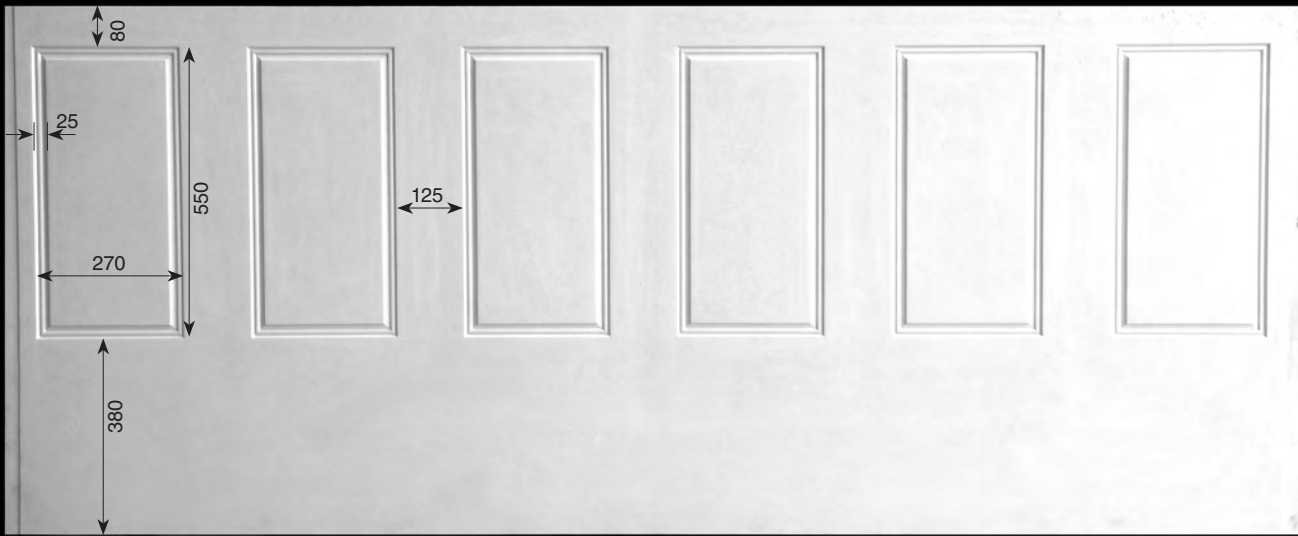

French Classique Collection

Cornices, Bands, Centres, Columns, Panels, Archways

Plaster Innovations

BAILEY
Interiors
Architectural Plaster

BWP 001

BWP 001 . Width 2400 x 1000

BWP 002

BWP 002 . Width 2400 x 1000

BWP 005

BWP 005 Width 2400 x 1200

Bailey Interiors has been supplying the building and architectural industry with the finest quality cornices for over seventy years. The French Classique collection features outstanding quality, elegant style, finish and unbeatable value.