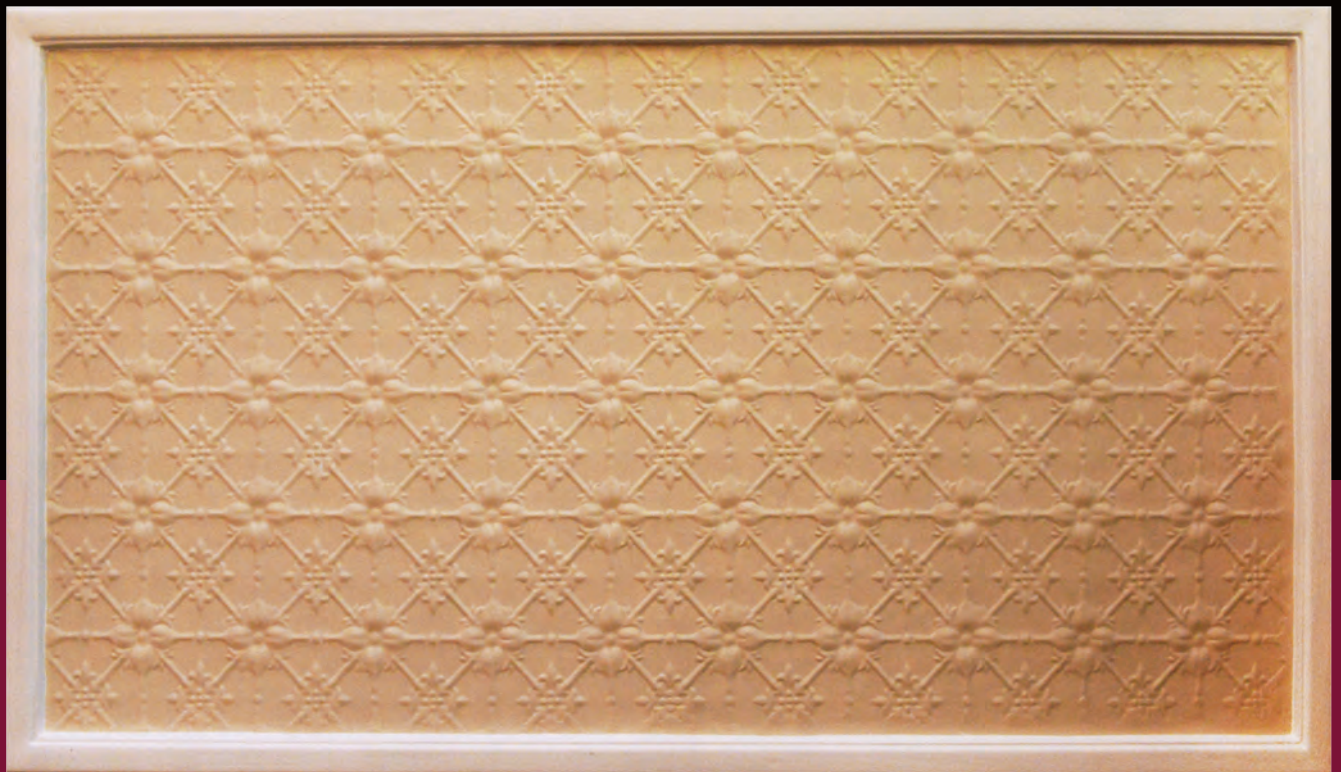

French Classique Collection

Cornices, Bands, Centres, Columns, Panels, Archways

Plaster Innovations

BAILEY
Interiors
Architectural Plaster

BWP 001

BWP 001 . Width 2400 x 1000

BWP 002

BWP 002 . Width 2400 x 1000

BWP 005

BWP 005 Width 2400 x 1200

Bailey Interiors has been supplying the building and architectural industry with the finest quality cornices for over seventy years. The French Classique collection features outstanding quality, elegant style, finish and unbeatable value.

Green Product Sheet

Made to last a lifetime

Bailey Interiors Architectural products are made of the finest Gypsum. They have timeless features and built for longevity.

Made of natural Gypsum

Bailey Interiors Architectural products are a unique blend of at least 75% naturally occurring Gypsum.